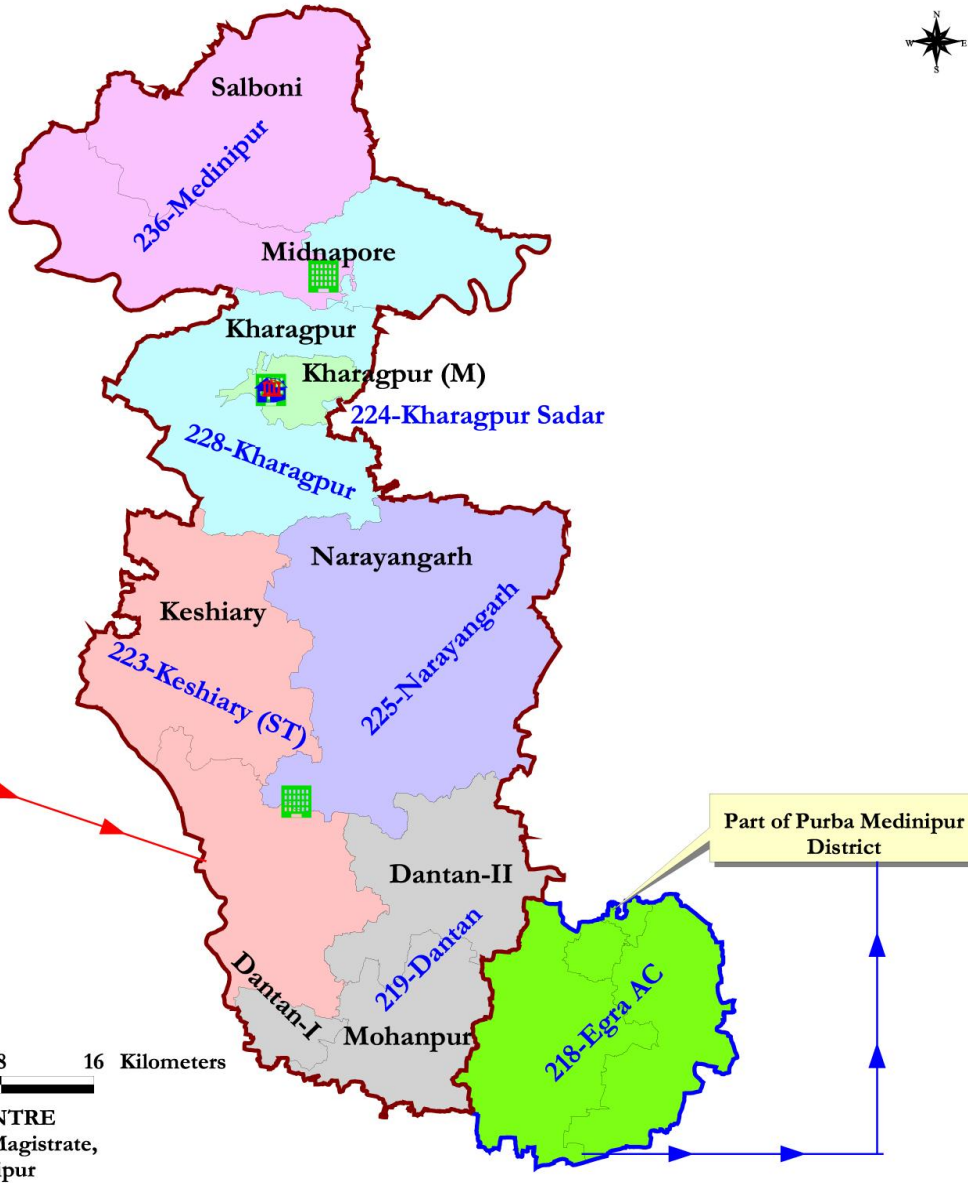

34-Medinipur PC

Paschim Medinipur District

- 34-Midnapore PC-Location of CC-2019
- 34-Midnapore PC-Location of RC-2019
- 34-Midnapore PC-Location of DC-2019
- 34-Medinipur PC Block Boundary
- 218-Agra AC Boundary
- All Blocks Under 34-Medinipur PC
- All Ac Boundary under 34-Medinipur PC
- 219-Dantan
- 223-Keshiary (ST)
- 224-Kharagpur Sadar
- 225-Narayangarh
- 228-Kharagpur
- 236-Medinipur
- 218-Egra AC Block Boundary

NRDMS GIS CENTRE
Office of the District Magistrate,
Paschim Medinipur