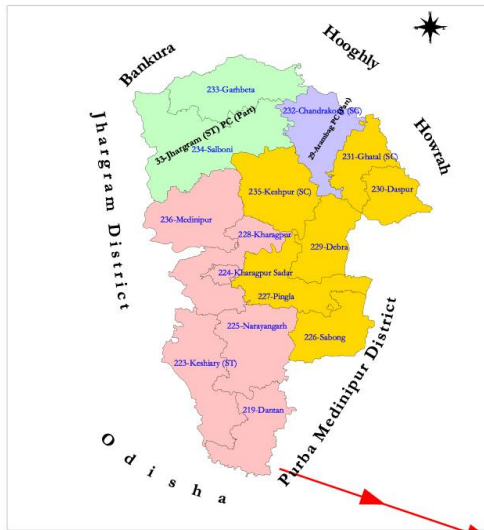

34-Medinipur PC

Paschim Medinipur District

- 34-Midnapore PC-Location of CC-2019
- 34-Midnapore PC-Location of RC-2019
- 34-Midnapore PC-Location of DC-2019
- 34-Medinipur PC Block Boundary
- 218-Agra AC Boundary
- All Blocks Under 34-Medinipur PC
- All Ac Boundary under 34-Medinipur PC
- 219-Dantan
- 223-Keshiary (ST)
- 224-Kharagpur Sadar
- 225-Narayangarh
- 228-Kharagpur
- 236-Medinipur
- 218-Egra AC Block Boundary